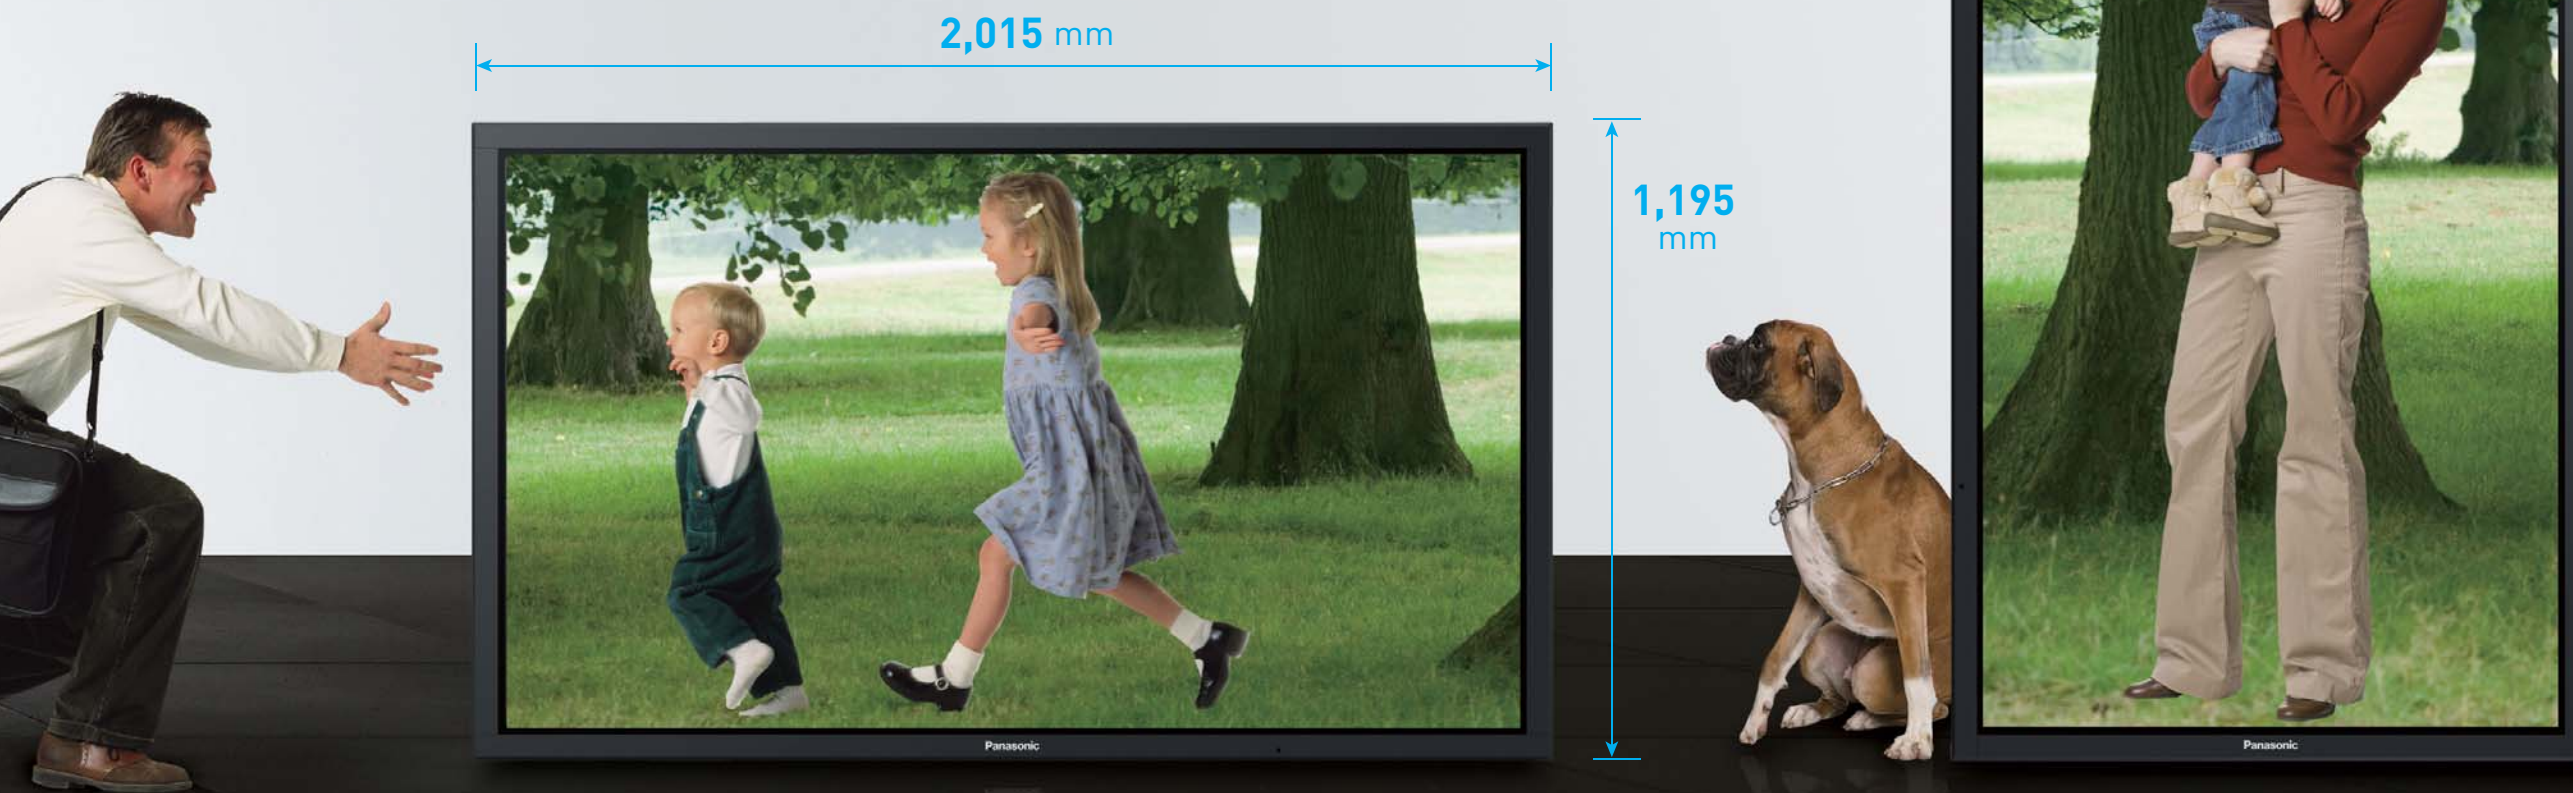

85 Inches Mean Life-Size Business for You

85 INCH
Life-Size

TH-85PF12 Overview

FULL HD **NeoPDP** **PJLink™**

TH-85PF12

- 1080p full-HD display
- Moving-picture resolution of 1080 lines
  *Moving-picture resolution based on the APDC (Advanced PDP Development Center Corporation) measurement method.
- High Contrast of 40,000:1
- Thinner design 99 mm

Options:

- Pedestal
- Floor stand
- Wall-hanging bracket
- Ceiling-hanging bracket

Large 85-Inch Screen

The high visibility of this ultra-large screen, equivalent to four 42-inch screens, makes it ideal for public facilities. It realistically displays life-size people, rendering natural expressions and even the texture of their clothing. Its highly noticeable large screen is also perfect for eye-catching digital signage use.