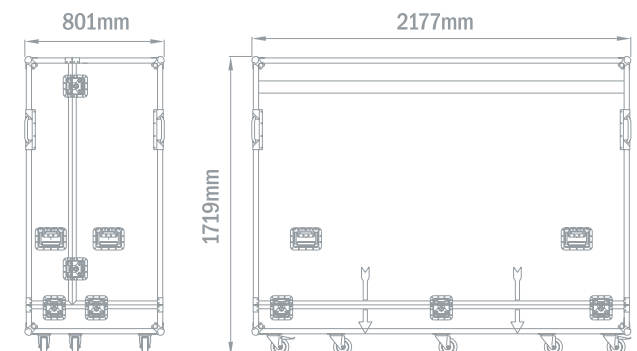

DIMENSIONS	
Product Dimensions (with Stand)	N/A
Product Dimensions (without Stand)	2015mm x 1195mm x 99mm
Shipping Dimensions (in Standard Flight Case)	TBC

WEIGHT	
Product Weight	130kg
Shipment Weight	TBC

SCREENLIFTER LITE FLIGHTCASE

SCREENLIFTER FLIGHTCASE

Flightcase Dimensions	2177mm x 1719mm x 801mm
Flightcase Weight (inc screen + screenlifter)	397kg

SCREENLIFTER LITE

SCREENLIFTER

Dimensions (Screen + Screenlifter)	2015mm x 1535mm x 700mm
Max Height lower edge of screen (Landscape)	1300mm
(Portrait)	855mm
Max Height of System (Landscape)	2495mm
(Portrait)	2900mm
Rotation Angle of Screen	90° clockwise
Weight (Screenlifter only)	180kg
Standard Colour	Aluminium