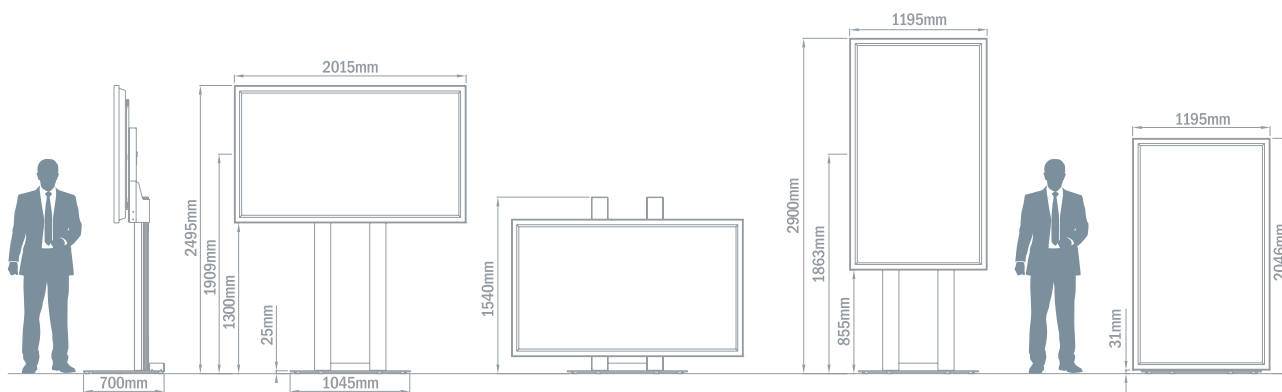

DIMENSIONS	
Product Dimensions (with Stand)	N/A
Product Dimensions (without Stand)	2015mm x 1195mm x 99mm
Shipping Dimensions (in Standard Flight Case)	TBC

WEIGHT	
Product Weight	130kg
Shipment Weight	TBC

STAND	
Standard	N/A
Optional	Pedestal, Wall Bracket , Screenlifter, Screenlifter Lite

*PRODUCT SPECIFICATIONS AND DESIGN ARE SUBJECT TO CHANGE WITHOUT PRIOR NOTICE

PANASONIC 85" PLASMA TH-85PF12E WITH SCREENLIFTER LITE

SCREENLIFTER LITE FLIGHTCASE

SCREENLIFTER FLIGHTCASE

Flightcase Dimensions	2177mm x 1719mm x 801mm
Flightcase Weight (inc screen + screenlifter)	397kg

SCREENLIFTER LITE

SCREENLIFTER

Dimensions (Screen + Screenlifter)	2015mm x 1535mm x 700mm
Max Height lower edge of screen (Landscape)	1300mm
(Portrait)	855mm
Max Height of System (Landscape)	2495mm
(Portrait)	2900mm
Rotation Angle of Screen	90° clockwise
Weight (Screenlifter only)	180kg
Standard Colour	Aluminium